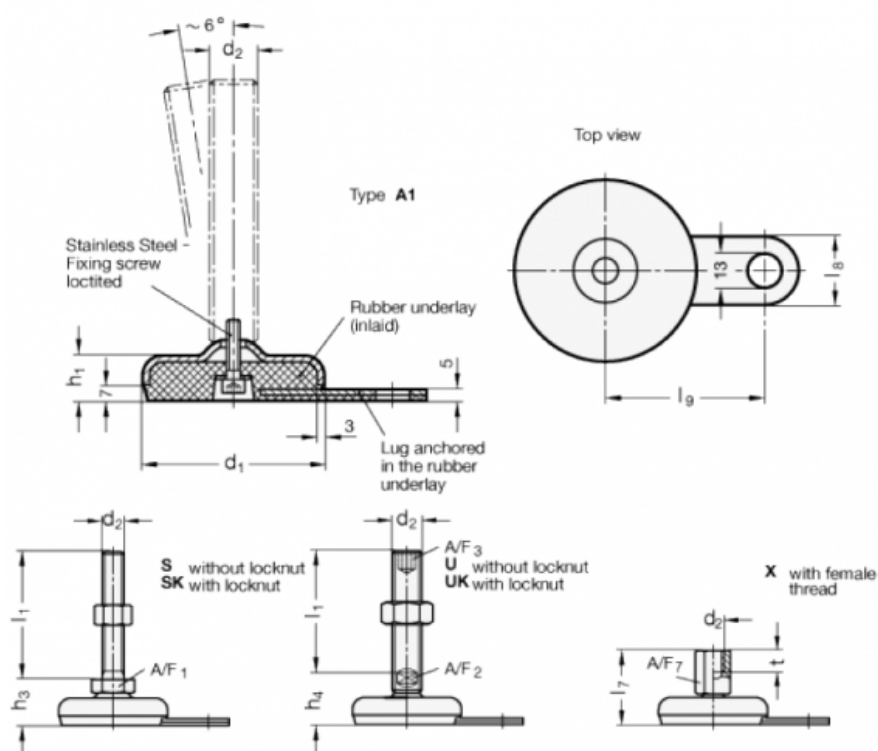

Article number: 203280M1050A1SK

Description: E+G levelling foot  
GN 32-80-M10-50-A1-SK

Note: SK With nut, External hexagon at the bottom

## Measures

A/F1	= 17
d1	= 80
d2	= M10
h1	= 20
h3	= 28
l1	= 50
l8	= 30
l9	= 70